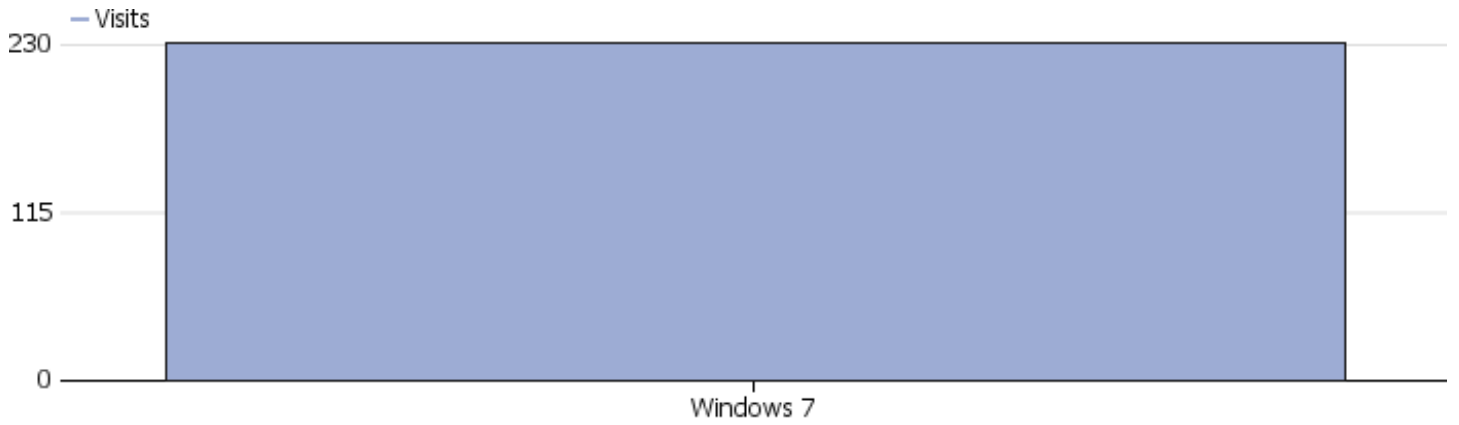

Provider

Screen resolutions

Visitor browsers

Browsers by family

List of Plugins

Normal / Widescreen

Operating systems

Global visitors configuration