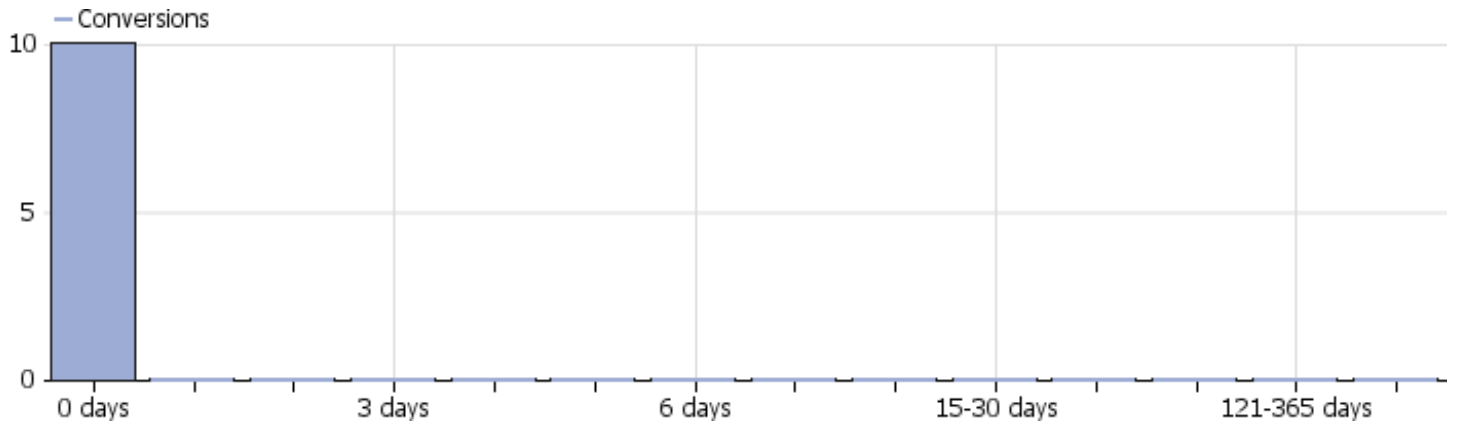

Ecommerce Orders - Visits to Conversion

Ecommerce Orders - Days to Conversion

Abandoned Carts

Name	Value
Abandoned Carts	10
Conversion Rate	4.35%
Revenue left in cart	\$ 19060.70
Products left in cart	72

Abandoned Carts - Visits to Conversion

Abandoned Carts - Days to Conversion

Product SKU

Product Name

Product Category

Pages

Page titles

Outlinks