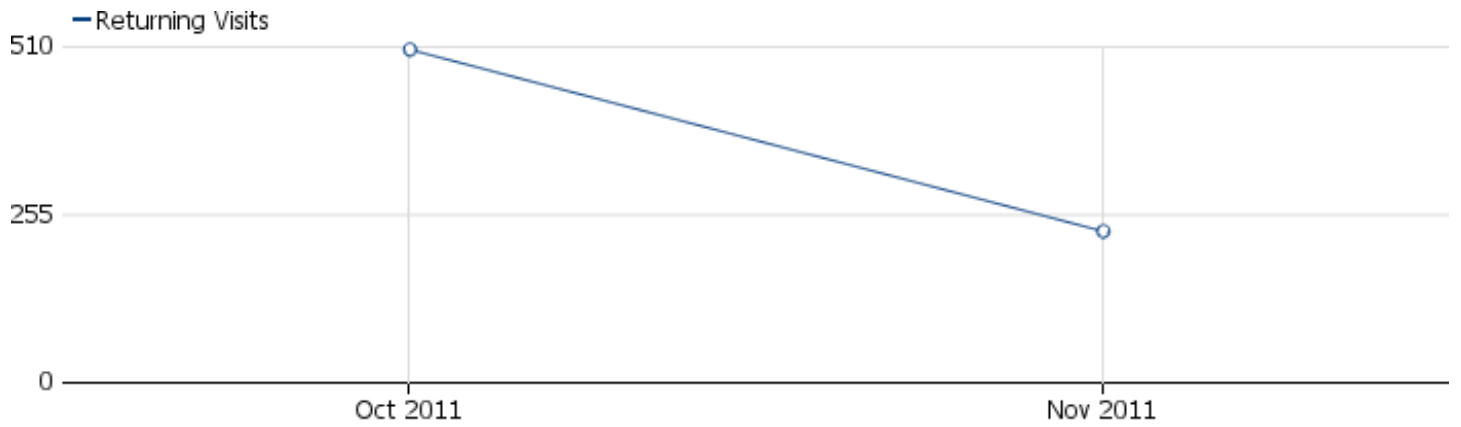

Visits by visit number

Returning Visits

Name	Value
Returning Visits	230
Actions by Returning Visits	326
Bounce rate for Returning Visits	72%
Avg. Actions per Returning visit	1.4
Avg. Visit Duration for Returning Visitors (in seconds)	00:05:15