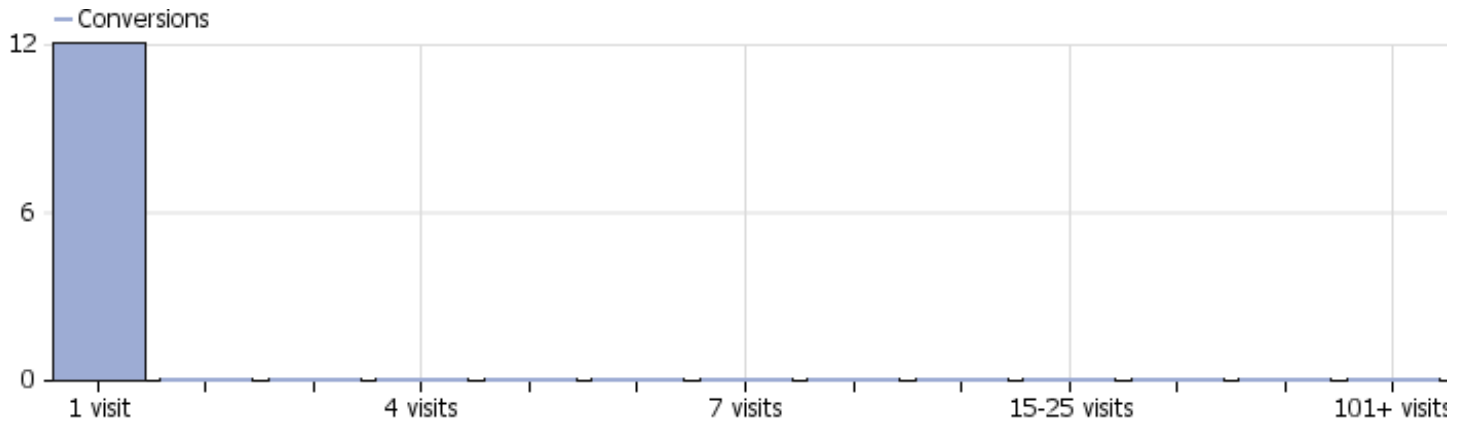

Visits by server time

Visits by local time

Ecommerce Orders

Name	Value
Ecommerce Orders	12
Visits with Conversions	8
Conversion Rate	3.48%
Revenue	\$ 7282.22
Subtotal	\$ 11400
Tax	\$ 2662
Shipping	\$ 640.22
Discount	\$ 1372
Purchased Products	48
Average Order Value	\$ 606.85

Ecommerce Orders - Visits to Conversion

Ecommerce Orders - Days to Conversion

Abandoned Carts

Name	Value
Abandoned Carts	10
Conversion Rate	4.35%
Revenue left in cart	\$ 19060.70
Products left in cart	72