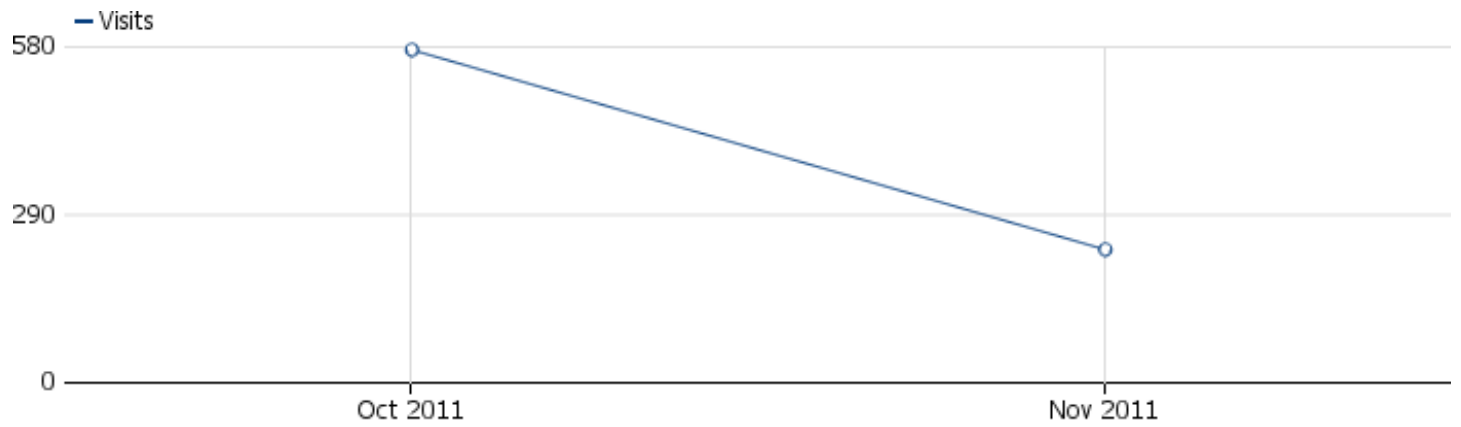

Website dev2

Date range: November 2011

PDF Graphs

Visits Summary

Name	Value
Visits	230
Unique visitors	39
Actions	326
Maximum actions in one visit	5
Bounce Rate	72%
Actions per Visit	1.4
Avg. Visit Duration (in seconds)	00:05:15
Pageviews	0
Unique Pageviews	0
Downloads	0
Unique Downloads	0
Outlinks	0
Unique Outlinks	0

Visits by server time

Visits by local time

Ecommerce Orders

Name	Value
Ecommerce Orders	12
Visits with Conversions	8
Conversion Rate	3.48%
Revenue	\$ 7282.22
Subtotal	\$ 11400
Tax	\$ 2662
Shipping	\$ 640.22
Discount	\$ 1372
Purchased Products	48
Average Order Value	\$ 606.85

Ecommerce Orders - Visits to Conversion

Ecommerce Orders - Days to Conversion

Abandoned Carts

Name	Value
Abandoned Carts	10
Conversion Rate	4.35%
Revenue left in cart	\$ 19060.70
Products left in cart	72