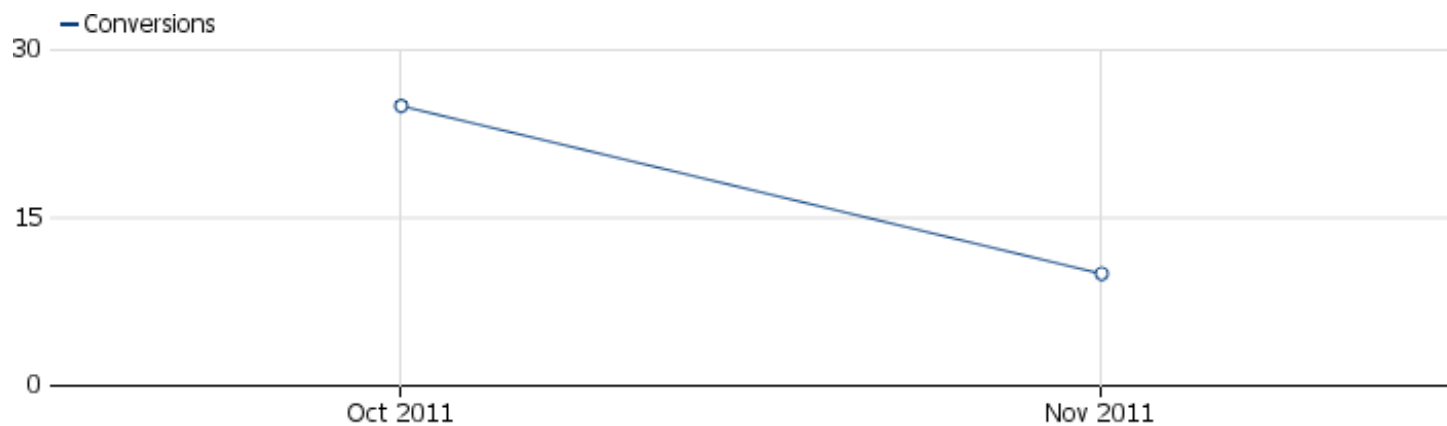

Website dev2

Date range: November 2011

PDF Graphs

Visits Summary

Name	Value
Visits	230
Unique visitors	39
Actions	326
Maximum actions in one visit	5
Bounce Rate	72%
Actions per Visit	1.4
Avg. Visit Duration (in seconds)	00:05:15
Pageviews	0
Unique Pageviews	0
Downloads	0
Unique Downloads	0
Outlinks	0
Unique Outlinks	0

Visits by server time

Visits by local time

Ecommerce Orders

Name	Value
Ecommerce Orders	12
Visits with Conversions	8
Conversion Rate	3.48%
Revenue	\$ 7282.22
Subtotal	\$ 11400
Tax	\$ 2662
Shipping	\$ 640.22
Discount	\$ 1372
Purchased Products	48
Average Order Value	\$ 606.85

Ecommerce Orders - Visits to Conversion

Ecommerce Orders - Days to Conversion

Abandoned Carts

Name	Value
Abandoned Carts	10
Conversion Rate	4.35%
Revenue left in cart	\$ 19060.70
Products left in cart	72