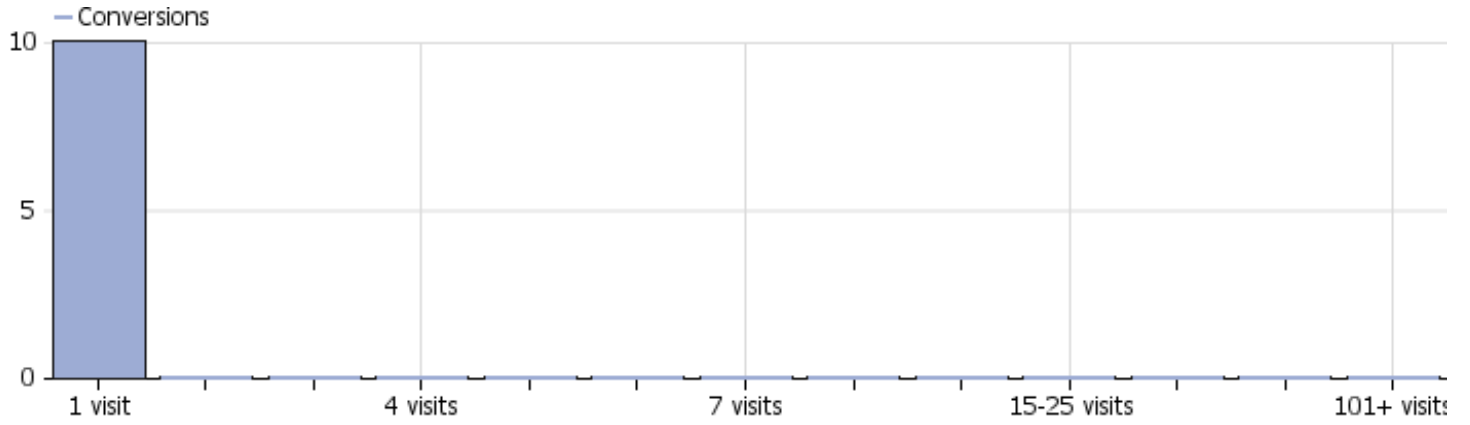

Abandoned Carts - Visits to Conversion