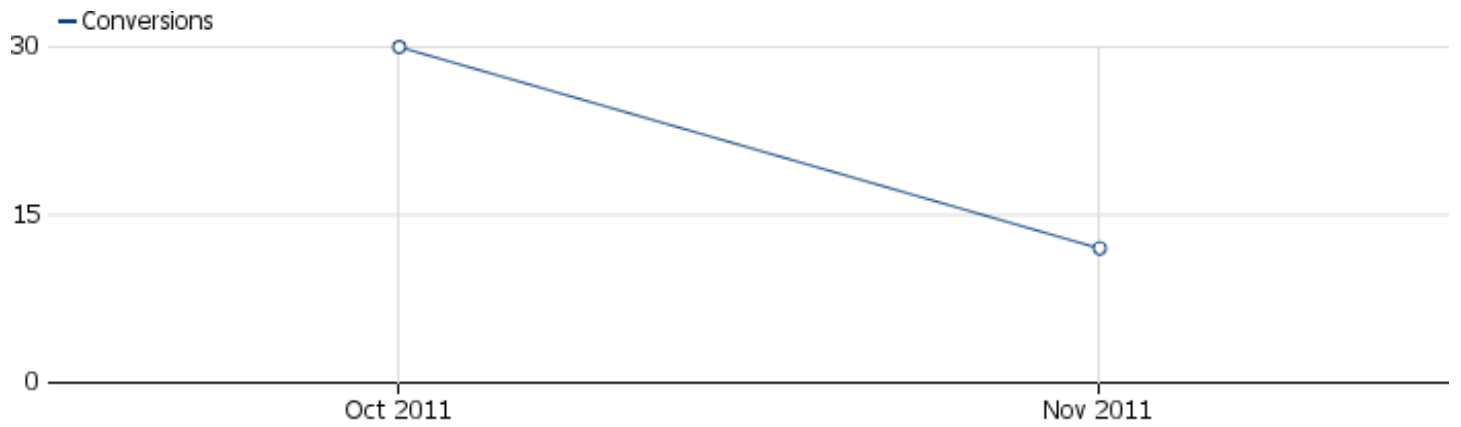

Website dev2

Date range: November 2011

PDF Graphs

Visits Summary

Name	Value
Visits	230
Unique visitors	39
Actions	326
Maximum actions in one visit	5
Bounce Rate	72%
Actions per Visit	1.4
Avg. Visit Duration (in seconds)	00:05:15
Pageviews	0
Unique Pageviews	0
Downloads	0
Unique Downloads	0
Outlinks	0
Unique Outlinks	0

Visits by server time

Visits by local time

Ecommerce Orders

Name	Value
Ecommerce Orders	12
Visits with Conversions	8
Conversion Rate	3.48%
Revenue	\$ 7282.22
Subtotal	\$ 11400
Tax	\$ 2662
Shipping	\$ 640.22
Discount	\$ 1372
Purchased Products	48
Average Order Value	\$ 606.85

Ecommerce Orders - Visits to Conversion

Ecommerce Orders - Days to Conversion

Abandoned Carts

Name	Value
Abandoned Carts	10
Conversion Rate	4.35%
Revenue left in cart	\$ 19060.70
Products left in cart	72