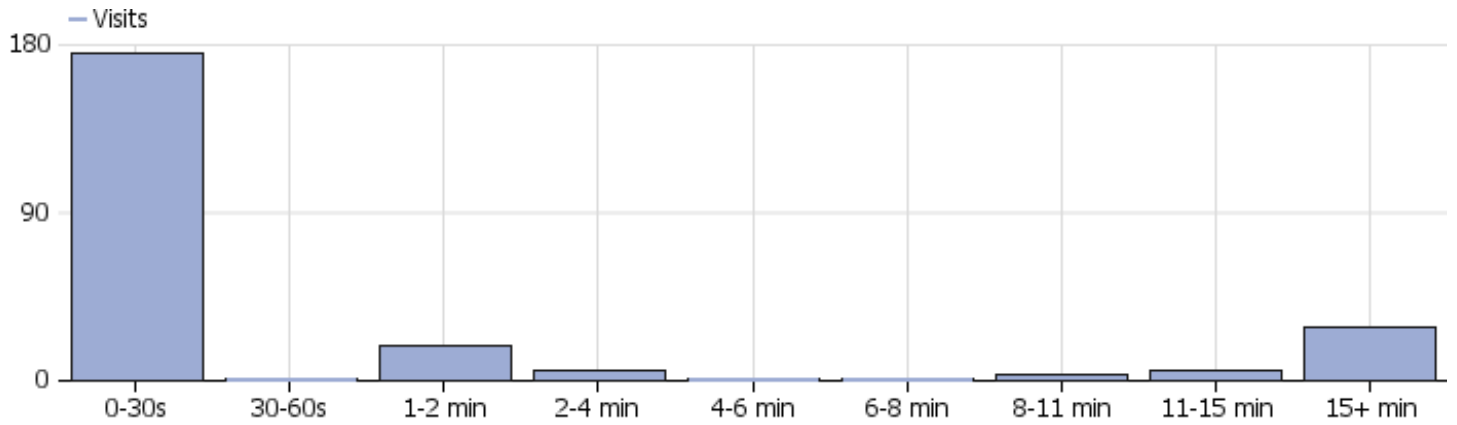

Length of Visits