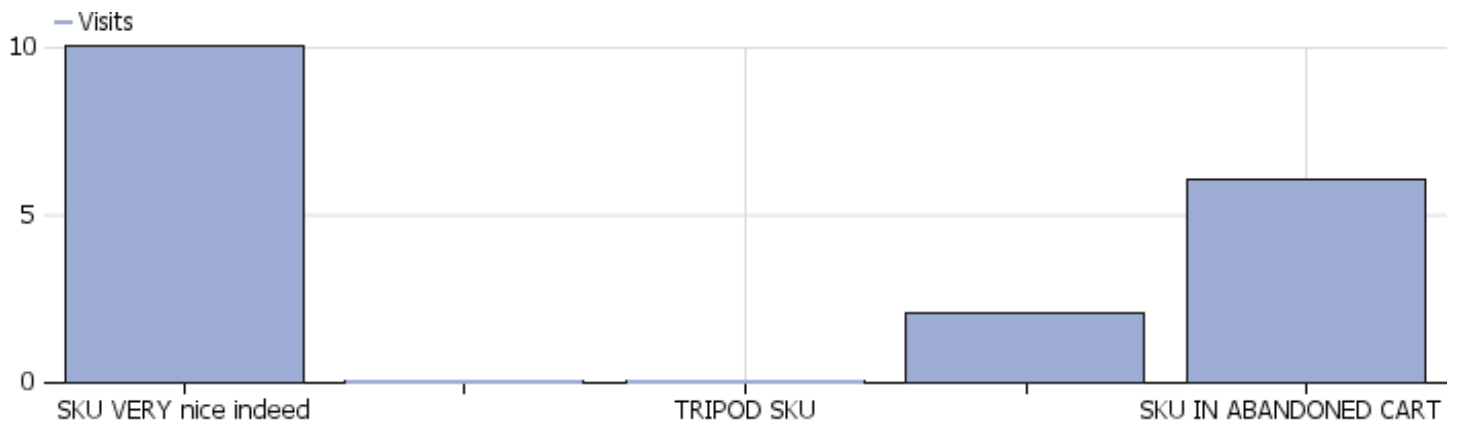

Ecommerce Orders - Visits to Conversion

Ecommerce Orders - Days to Conversion

Abandoned Carts

Name	Value
Abandoned Carts	10
Conversion Rate	4.35%
Revenue left in cart	\$ 19060.70
Products left in cart	72

Abandoned Carts - Visits to Conversion

Abandoned Carts - Days to Conversion

Product SKU

Product Name

Product Category

Pages

Page titles

Outlinks