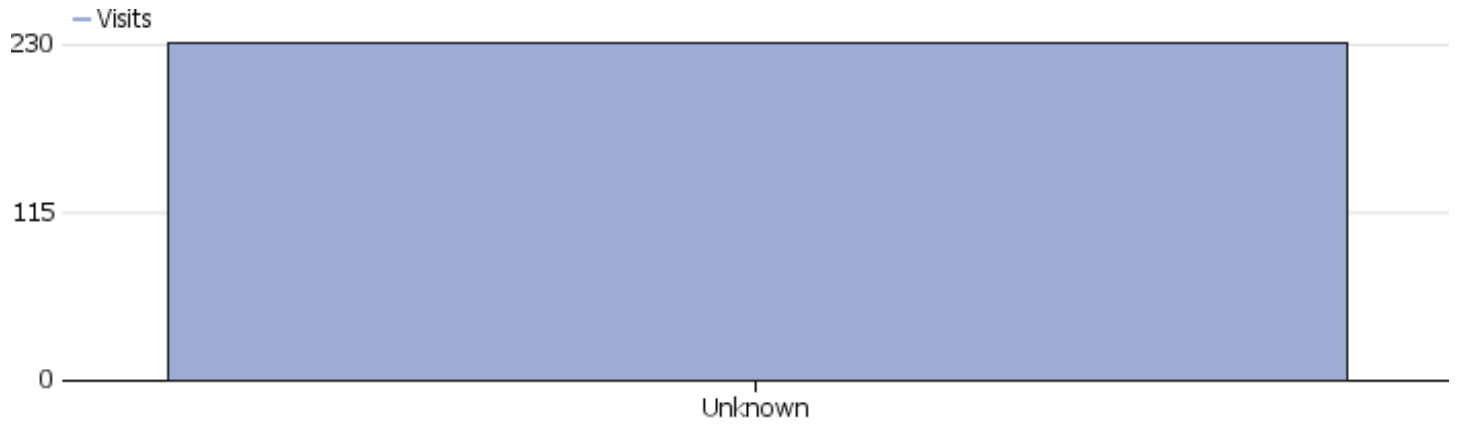

Provider

Screen resolutions

Visitor browsers