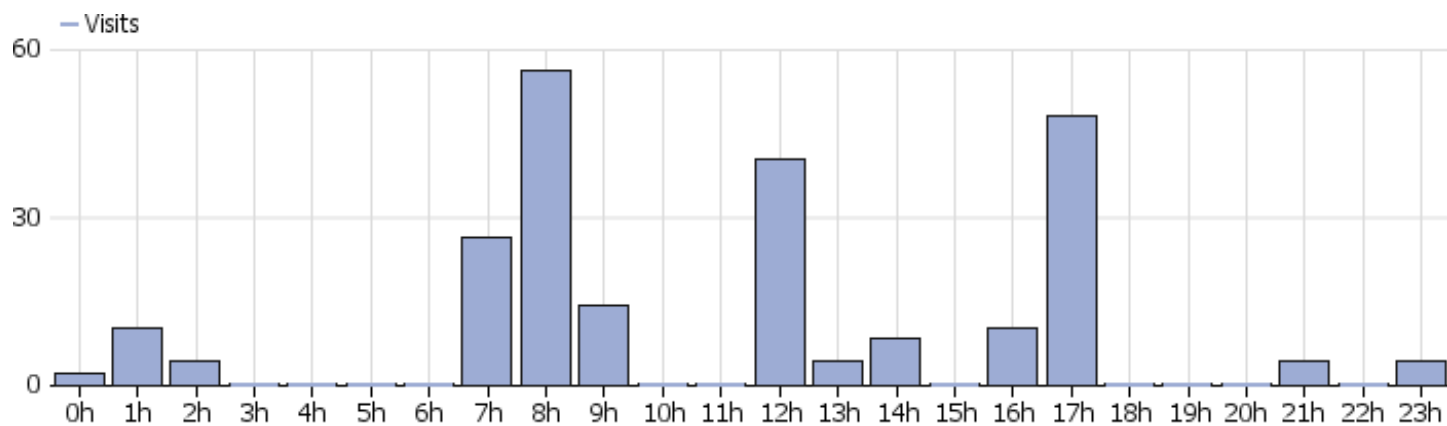

Website dev2

Date range: November 2011

PDF Graphs

Visits Summary

Name	Value
Visits	230
Unique visitors	39
Actions	326
Maximum actions in one visit	5
Bounce Rate	72%
Actions per Visit	1.4
Avg. Visit Duration (in seconds)	00:05:15
Pageviews	0
Unique Pageviews	0
Downloads	0
Unique Downloads	0
Outlinks	0
Unique Outlinks	0

Visits by server time

Visits by local time

Ecommerce Orders

Name	Value
Ecommerce Orders	12
Visits with Conversions	8
Conversion Rate	3.48%
Revenue	\$ 7282.22
Subtotal	\$ 11400
Tax	\$ 2662
Shipping	\$ 640.22
Discount	\$ 1372
Purchased Products	48
Average Order Value	\$ 606.85

Ecommerce Orders - Visits to Conversion

Ecommerce Orders - Days to Conversion

Abandoned Carts

Name	Value
Abandoned Carts	10
Conversion Rate	4.35%
Revenue left in cart	\$ 19060.70
Products left in cart	72