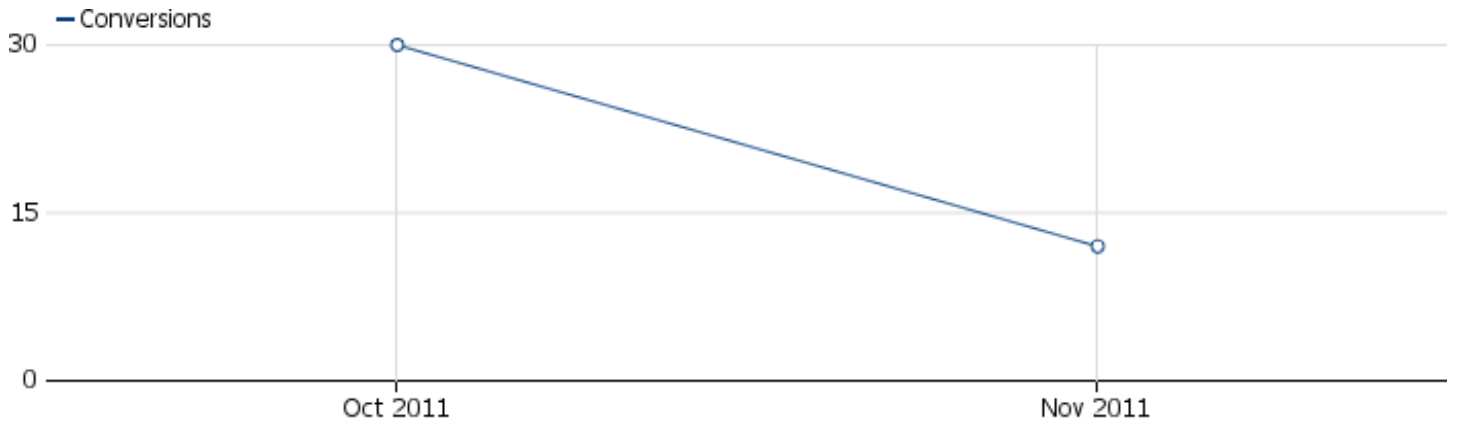

Downloads

There is no data for this report.

Search Engines

Campaigns

There is no data for this report.

Goals

Name	Value
Conversions	12
Visits with Conversions	10
Conversion Rate	4.35%
Revenue	\$ 7282.22

Visits to Conversion