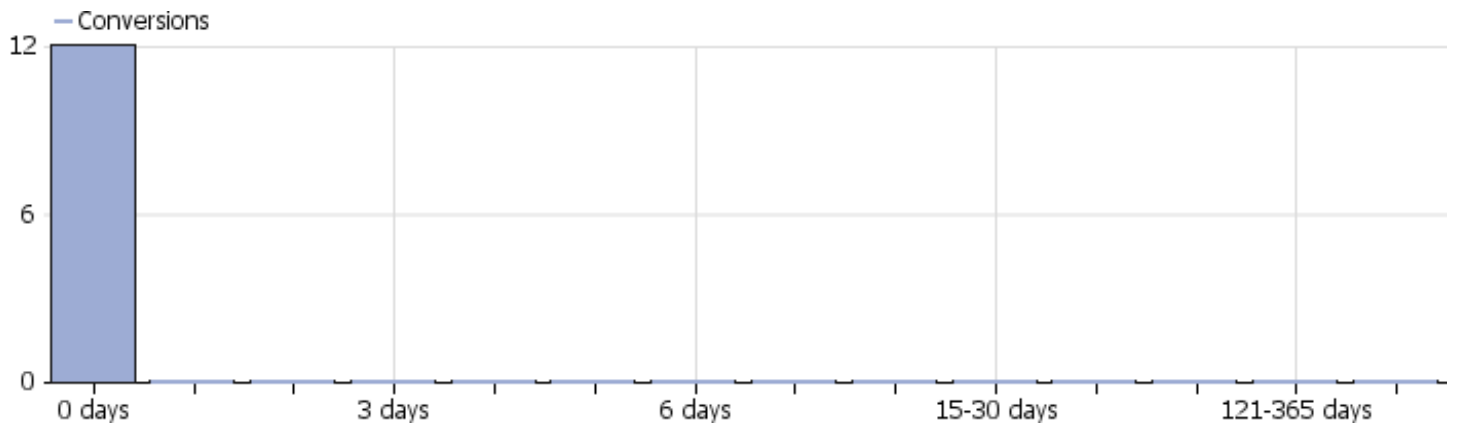

Visits by server time

Visits by local time

Ecommerce Orders

Name	Value
Ecommerce Orders	12
Visits with Conversions	8
Conversion Rate	3.48%
Revenue	\$ 7282.22
Subtotal	\$ 11400
Tax	\$ 2662
Shipping	\$ 640.22
Discount	\$ 1372
Purchased Products	48
Average Order Value	\$ 606.85

Ecommerce Orders - Visits to Conversion

Ecommerce Orders - Days to Conversion

Abandoned Carts

Name	Value
Abandoned Carts	10
Conversion Rate	4.35%
Revenue left in cart	\$ 19060.70
Products left in cart	72