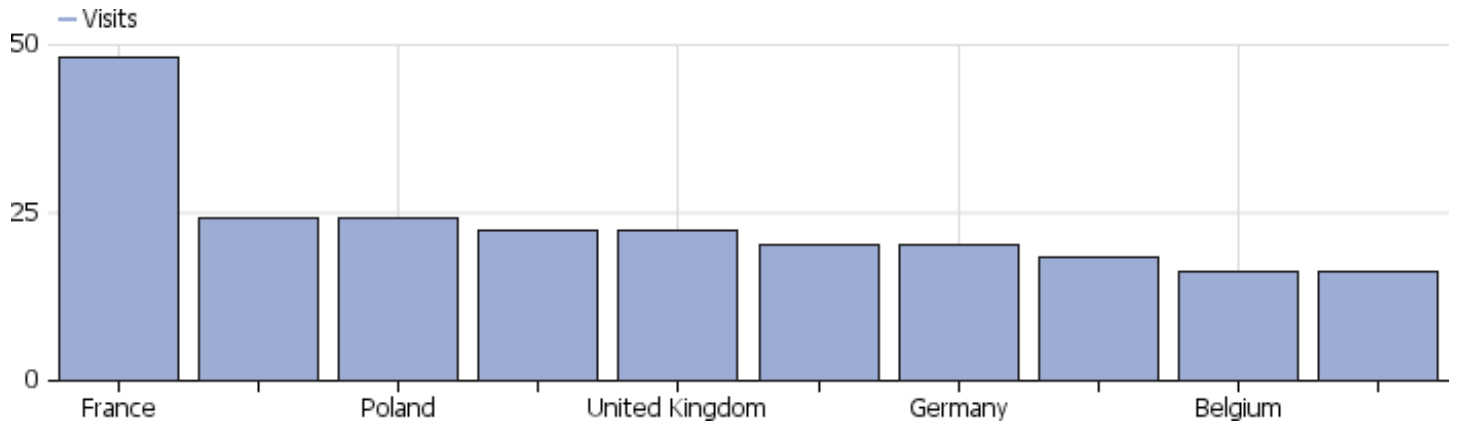

Country

Continent

Custom Variables