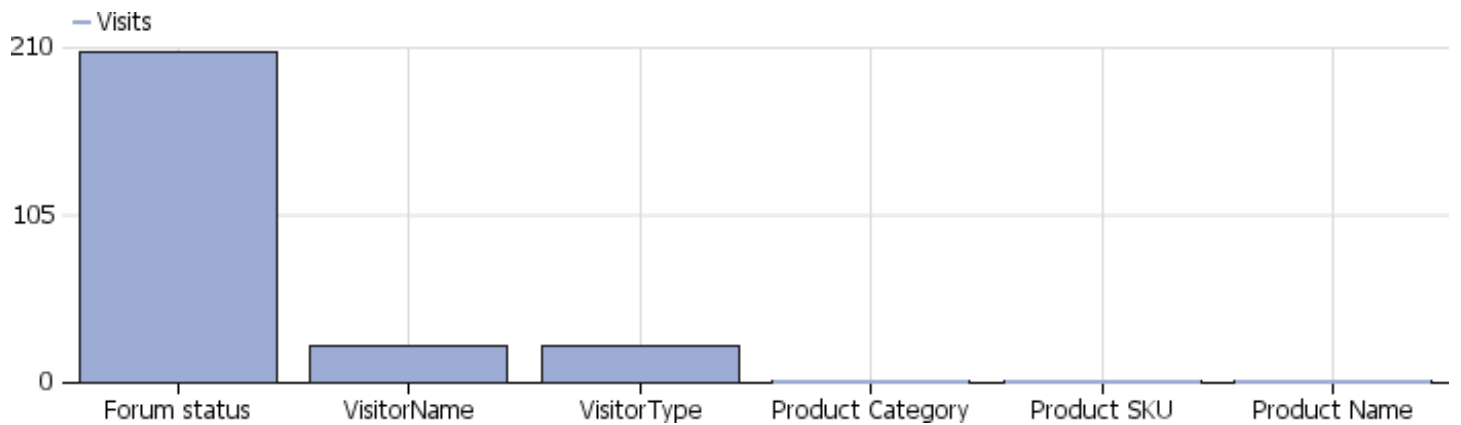

Custom Variables