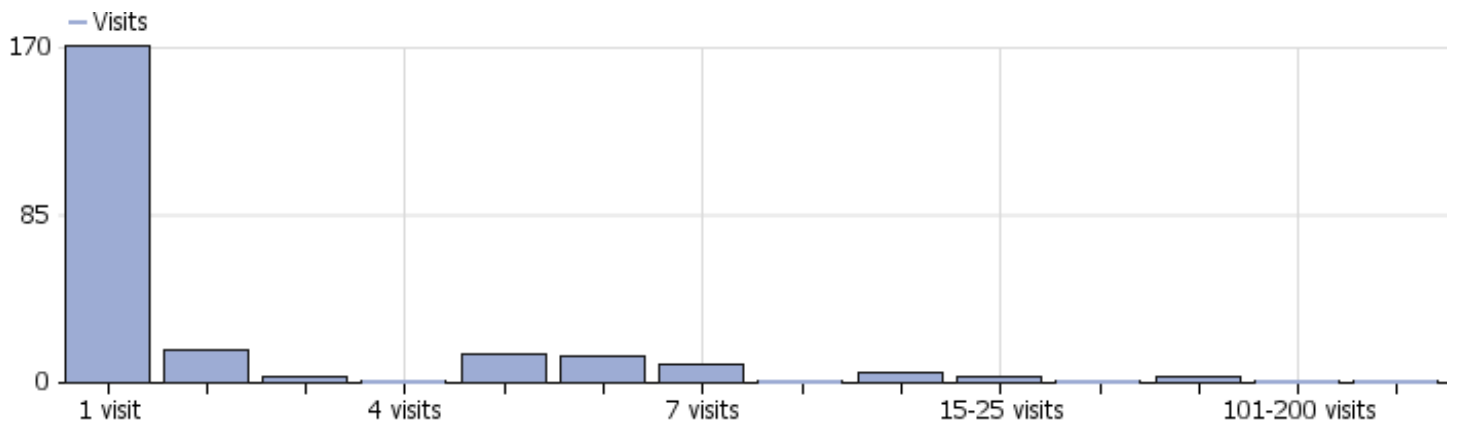

There is no data for this report.

Days to Conversion

There is no data for this report.

Country

Continent

Custom Variables

Length of Visits

Pages per visit

Visits by visit number

Returning Visits

Name	Value
Returning Visits	230
Actions by Returning Visits	326
Bounce rate for Returning Visits	72%
Avg. Actions per Returning visit	1.4
Avg. Visit Duration for Returning Visitors (in seconds)	00:05:15