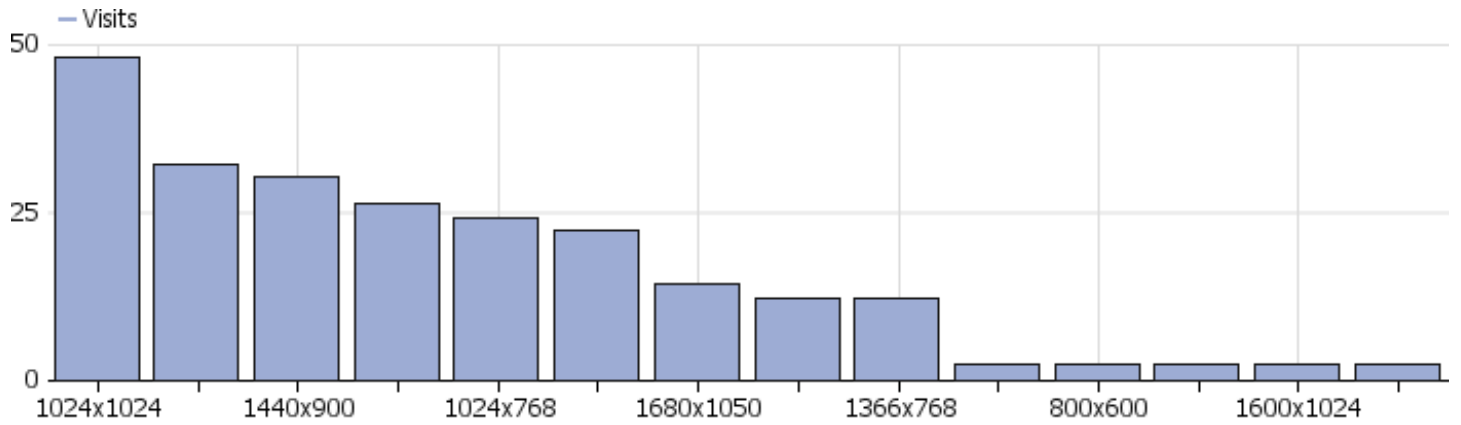

Screen resolutions