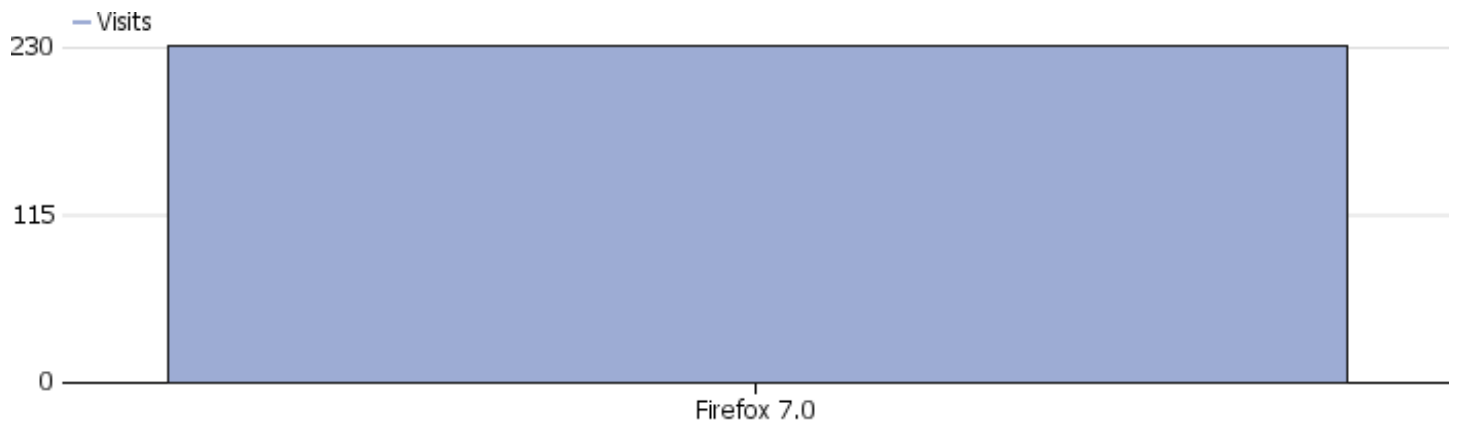

Visitor browsers