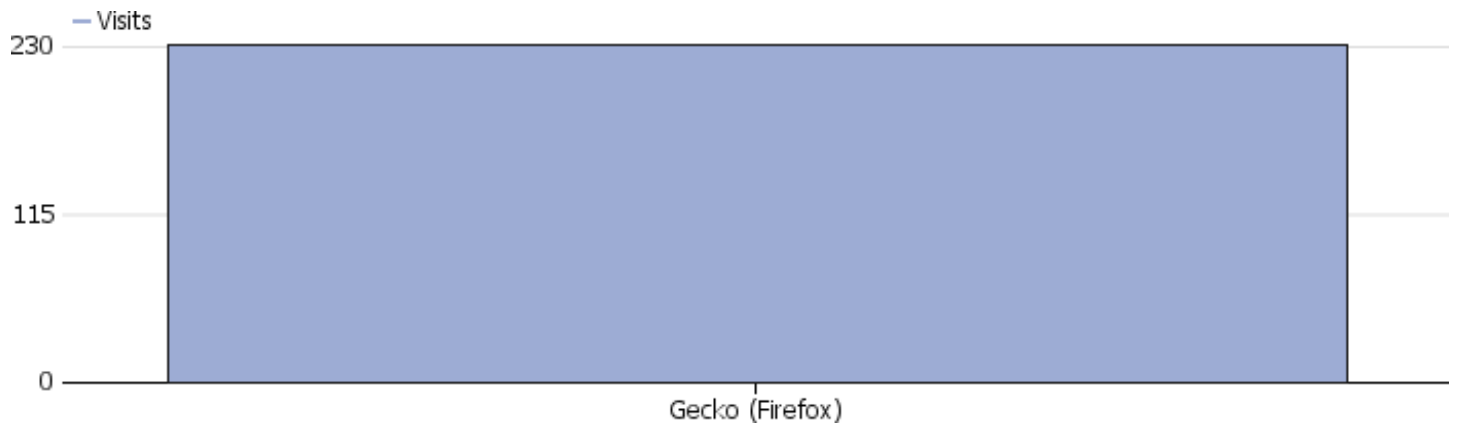

Provider

Screen resolutions

Visitor browsers

Browsers by family

List of Plugins

Normal / Widescreen

Operating systems

Global visitors configuration