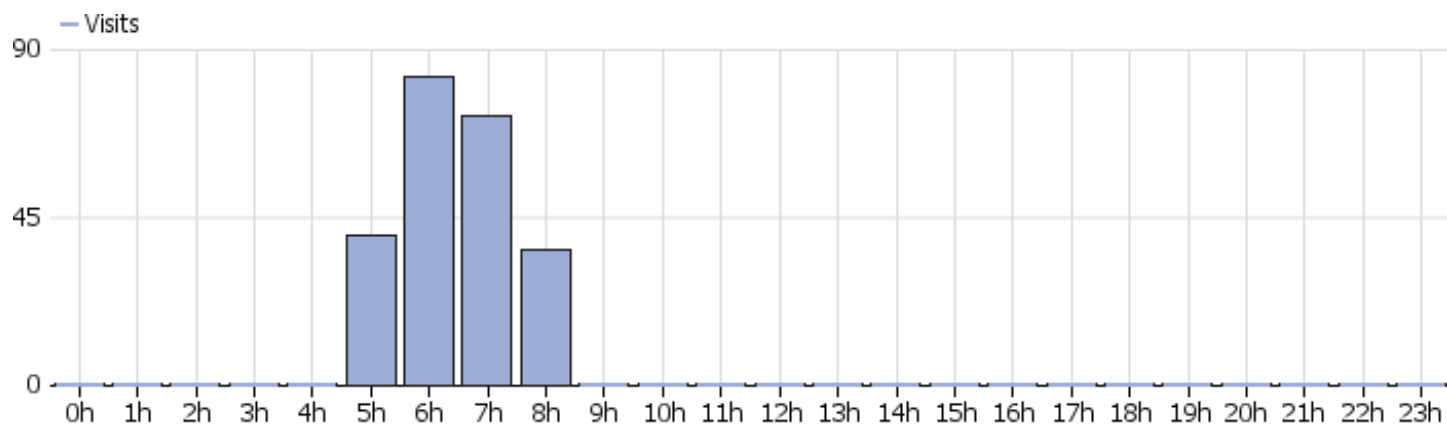

Website dev2

Date range: November 2011

PDF Graphs

Visits Summary

Name	Value
Visits	230
Unique visitors	39
Actions	326
Maximum actions in one visit	5
Bounce Rate	72%
Actions per Visit	1.4
Avg. Visit Duration (in seconds)	00:05:15
Pageviews	0
Unique Pageviews	0
Downloads	0
Unique Downloads	0
Outlinks	0
Unique Outlinks	0

Visits by server time

Visits by local time

Ecommerce Orders

Name	Value
Ecommerce Orders	12
Visits with Conversions	8
Conversion Rate	3.48%
Revenue	\$ 7282.22
Subtotal	\$ 11400
Tax	\$ 2662
Shipping	\$ 640.22
Discount	\$ 1372
Purchased Products	48
Average Order Value	\$ 606.85

Ecommerce Orders - Visits to Conversion

Ecommerce Orders - Days to Conversion

Abandoned Carts

Name	Value
Abandoned Carts	10
Conversion Rate	4.35%
Revenue left in cart	\$ 19060.70
Products left in cart	72